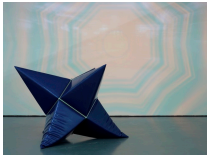

wiedemann/mettler
bluish encouragement, 2011/12
Chromium plated system, patent leather upholstered,
number 2 of 3 colour variations (+ 1 AP)
82 x 82 x 165 cm
(32-1/4 x 32-1/4 x 65 in.)
wm212.17