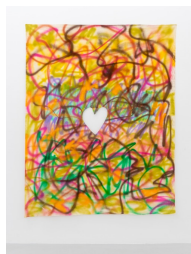

Anne-Lise Coste
Love 25, 2021
Spray paint (water based) on canvas
175 x 70 x 22 cm
(69 x 27 x 9 in.)
ALC2021.37

Anne-Lise Coste
Love 26, 2021
Spray paint (water based) on canvas
165 x 105 cm
(65 x 41-1/2 in.)
ALC2021.07

Anne-Lise Coste
Love 7, 2021
Spray paint (water based) on canvas
225 x 174 cm
(88-1/2 x 68-1/2 in.)
ALC2021.06

Anne-Lise Coste
Love 21, 2021
Spray paint (water based) on canvas
142 x 110 x 17 cm
(56 x 43 x 7 in.)
ALC2021.25

Anne-Lise Coste
Love 11, 2021
Spray paint (water based) on canvas
207 x 165 cm
(81-1/2 x 65 in.)
ALC2021.15

Anne-Lise Coste
Love 24, 2021
Spray paint (water based) on canvas
176 x 114 x 20 cm
(69 x 45 x 8 in.)
ALC2021.28