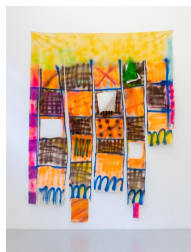

Anne-Lise Coste
Love 25, 2021
Spray paint (water based) on canvas
175 x 70 x 22 cm
(69 x 27 x 9 in.)
ALC2021.37

Anne-Lise Coste
Love 26, 2021
Spray paint (water based) on canvas
165 x 105 cm
(65 x 41-1/2 in.)
ALC2021.07