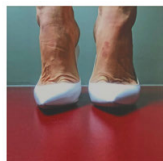

wiedemann/mettler

Tight, 2019

Lambda-Print, Edition of 5
Bild: 20 x 20 cm, gerahmt: 60 x 60 cm
wm219.05