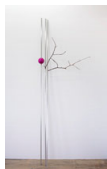

Mamiko Otsubo

Untitled (purple with sticks), 2007

Stainless steel, vinyl juggling ball, wood
244 x 30.5 x 96.5 cm
MO207.01