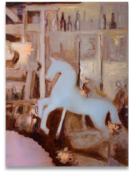

**Uwe Wittwer**

*„Horses“*, 2017  
Oil on canvas  
195 x 150 cm  
(76-3/4 x 59 in.)

**Uwe Wittwer**

*Figurine*, 2017  
Oil on canvas  
40 x 30 cm  
(15-3/4 x 11-3/4 in.)

**Uwe Wittwer**

*Ruin*, 2017  
Oil on canvas  
30 x 40 cm  
(11-3/4 x 15-3/4 in.)