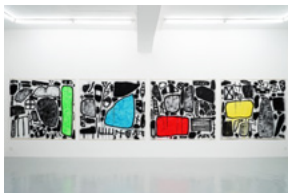

Anne-Lise Coste
Roahhh (green, blue, red, yellow), 2018
Airbrush on canvas
je 167 x 185 cm (each 65-3/4 x 73 in.)
ALC2018.04-07