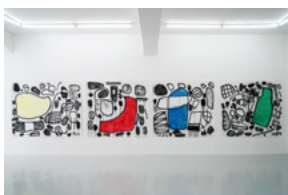

Anne-Lise Coste
Houga houga 1 (green, red), 2018
Airbrush on canvas
167 x 185 cm (65-3/4 x 73 in.)
ALC2018.01

Anne-Lise Coste
Houga houga 2 (yellow, purple), 2018
Airbrush on canvas
165 x 185 cm (65 x 73 in.)
ALC2018.02

Anne-Lise Coste
Houga houga 3 (blue, orange), 2018
Airbrush on canvas
164 x 185 cm (64-1/2 x 73 in.)
ALC2018.03

Anne-Lise Coste
Haaaaa hummmm (orange), 2018
Airbrush on canvas
160 x 185 cm (63 x 73 in.)
ALC2018.13

Anne-Lise Coste
De l'amour et de la solitude 11, 2017
Oil on canvas
55 x 46 cm (21-5/8 x 18-1/8 in.)
ALC2017.12

Anne-Lise Coste
Roahhh (green, blue, red, yellow), 2018
Airbrush on canvas
je 167 x 185 cm (each 65-3/4 x 73 in.)
ALC2018.04-07