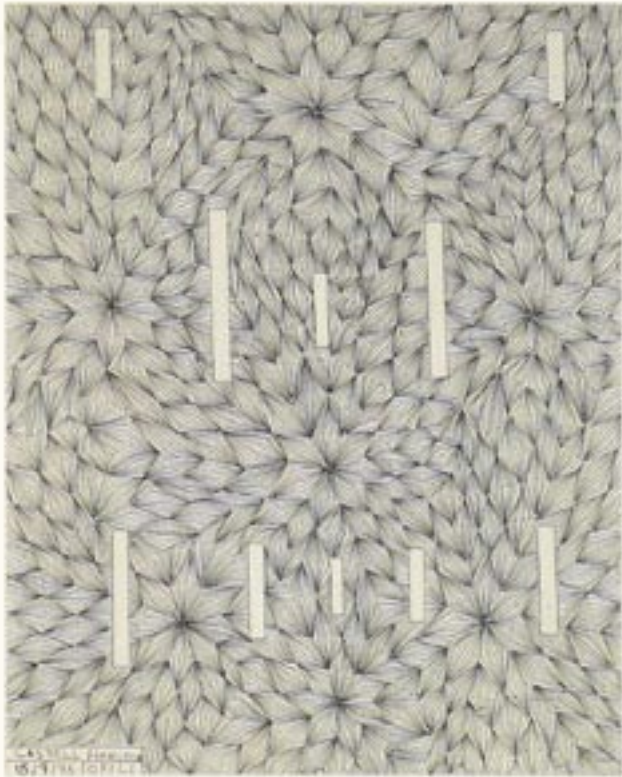

CHRIS OFILI

North Wales - Castell Harlech 15/9/96

Sheet 7 from the suite of 10 etchings printed on Somerset paper

Image 24.5 x 19.5 cm (9-1/2 x 7-1/2 in.), sheet 38 x 28 cm (15 x 11 in.)

Edition 9/35